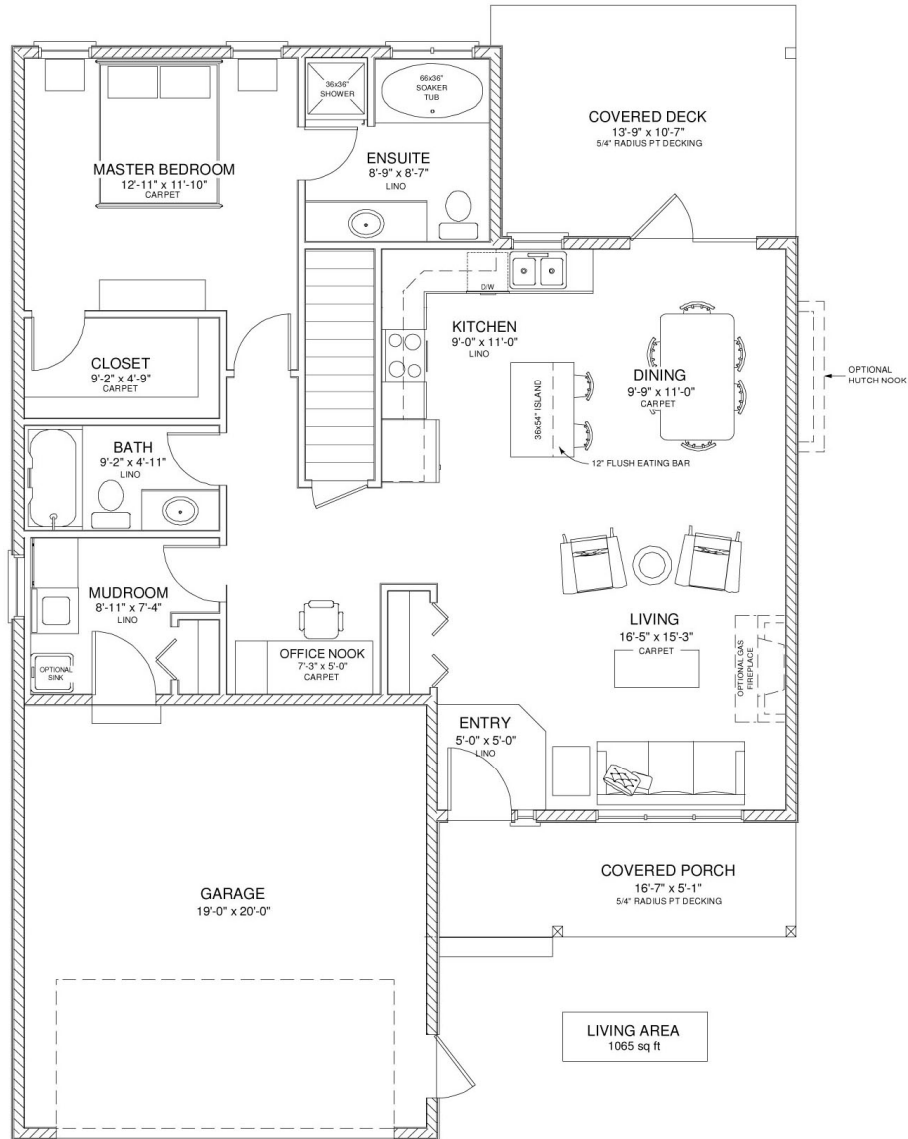

## THE ABERDEEN

1065 sq.ft.

250-489-1519 [newdawndevelopments.com](http://newdawndevelopments.com)

E. & O. E. This is not an offering for sale. An offering for sale may only be made after filing a Disclosure Statement under the Real Estate Development Marketing Act. Contact the developer's agent (Presentation Centre Toll Free #) for further details as well as a copy of the Disclosure Statement when available.