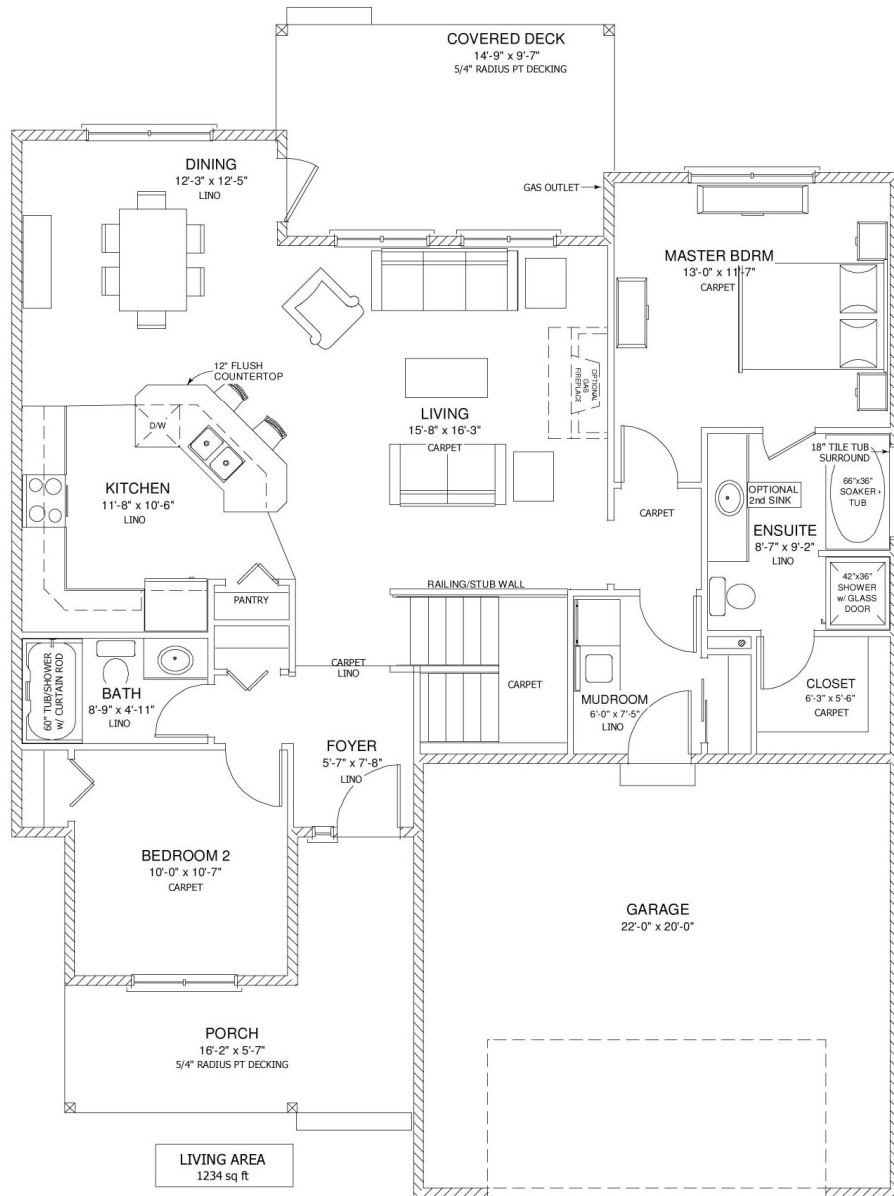

NORTHWOOD ESTATES

THE REDVERS

1234 sq.ft.

250-489-1519 newdawndevelopments.com

E. & O. E. This is not an offering for sale. An offering for sale may only be made after filing a Disclosure Statement under the Real Estate Development Marketing Act. Contact the developer's agent (Presentation Centre Toll Free #) for further details as well as a copy of the Disclosure Statement when available.