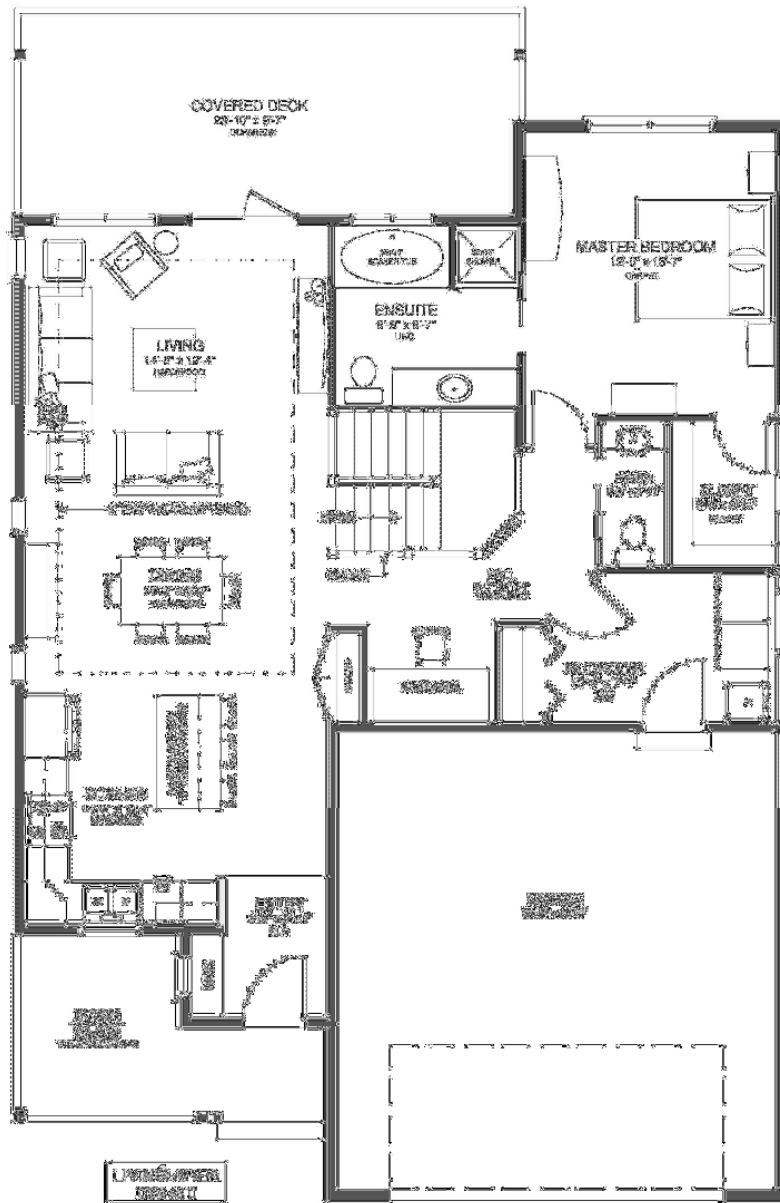

NORTHWOOD ESTATES

THE WENTWORTH

1086 sq.ft.

250-489-1519 newdawndevelopments.com

E. & O. E. This is not an offering for sale. An offering for sale may only be made after filing a Disclosure Statement under the Real Estate Development Marketing Act. Contact the developer's agent (Presentation Centre Toll Free #) for further details as well as a copy of the Disclosure Statement when available.