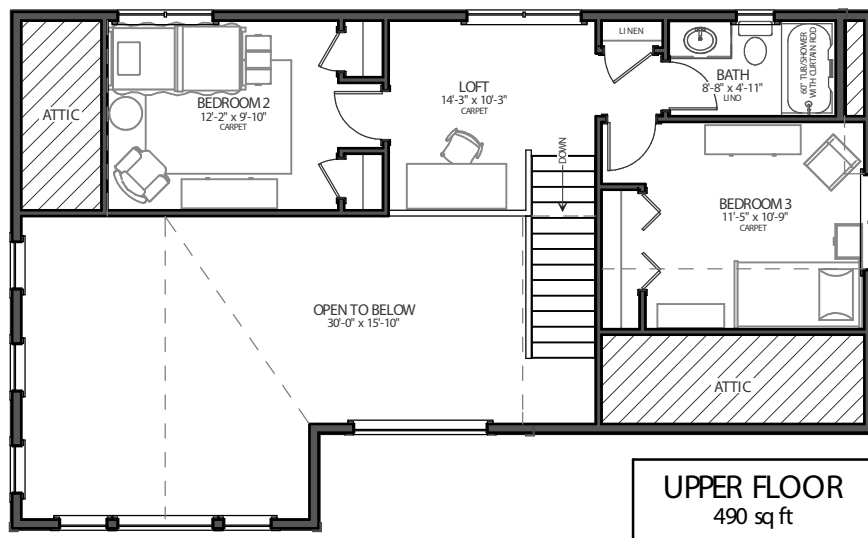

Elizabeth Lake
RIDGE

THE MEADOWLARK
2332f GRADE ENTRY (4 BEDROOM)

NEW DAWN
DEVELOPMENTS

MAIN FLOOR
1026 sq ft

UPPER FLOOR
490 sq ft

Elizabeth Lake
RIDGE

THE MEADOWLARK
2332sf GRADE ENTRY (4 BEDROOM)

NEW DAWN
DEVELOPMENTS