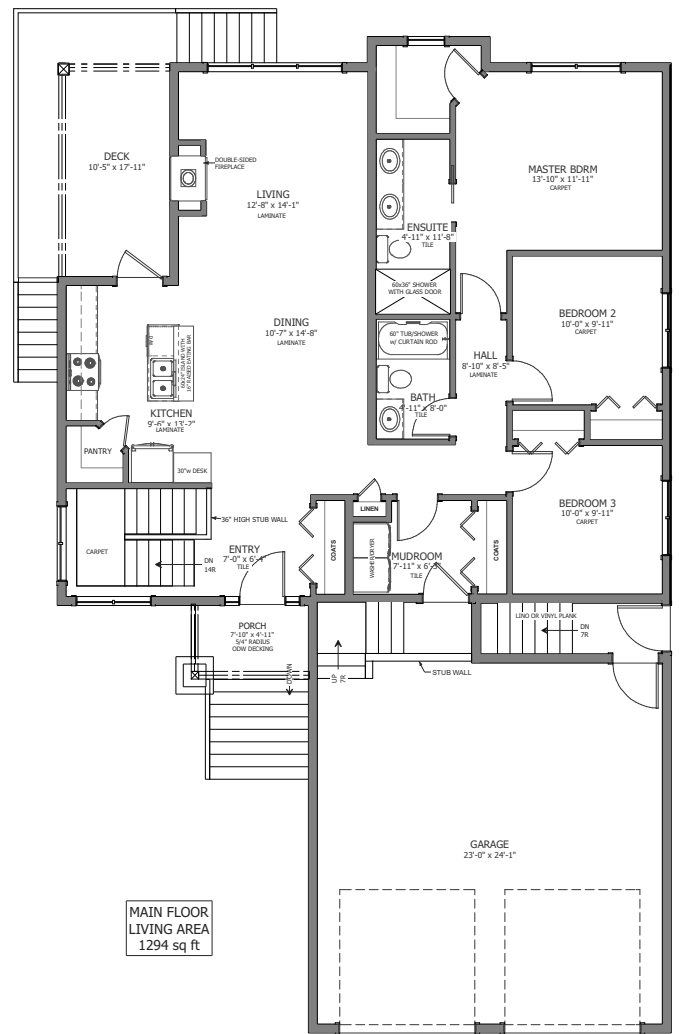

BASEMENT  
LIVING AREA (TOTAL)  
1468 sq ft

SUITE AREA  
917 sq ft

MAIN FLOOR  
LIVING AREA  
1294 sq ft

RIVER'S CROSSING

# THE SPARROW

BUNGALOW w/ BASEMENT SUITE

NEW DAWN  
DEVELOPMENTS