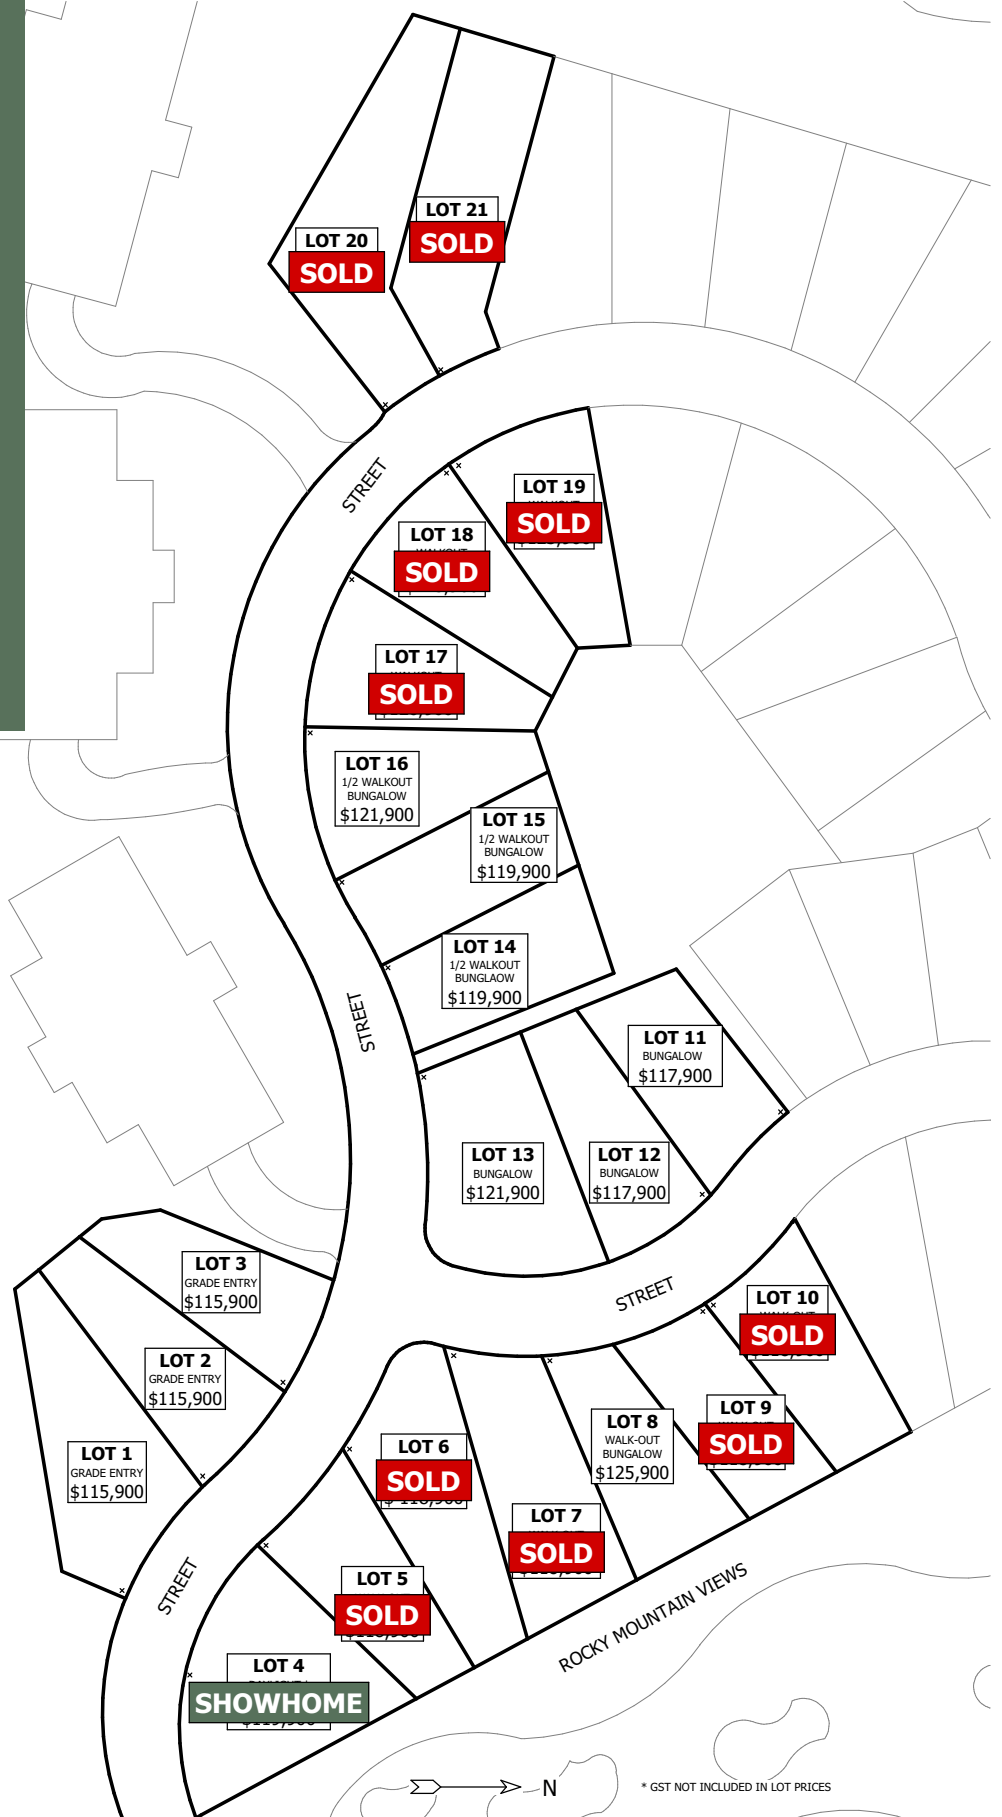

**LEGACY
LOOKOUT**
AT WILDSTONE

**NEW DAWN
DEVELOPMENTS**

CALL US TODAY: 250-489-1519
WWW.NEWDAWNDEVELOPMENTS.COM