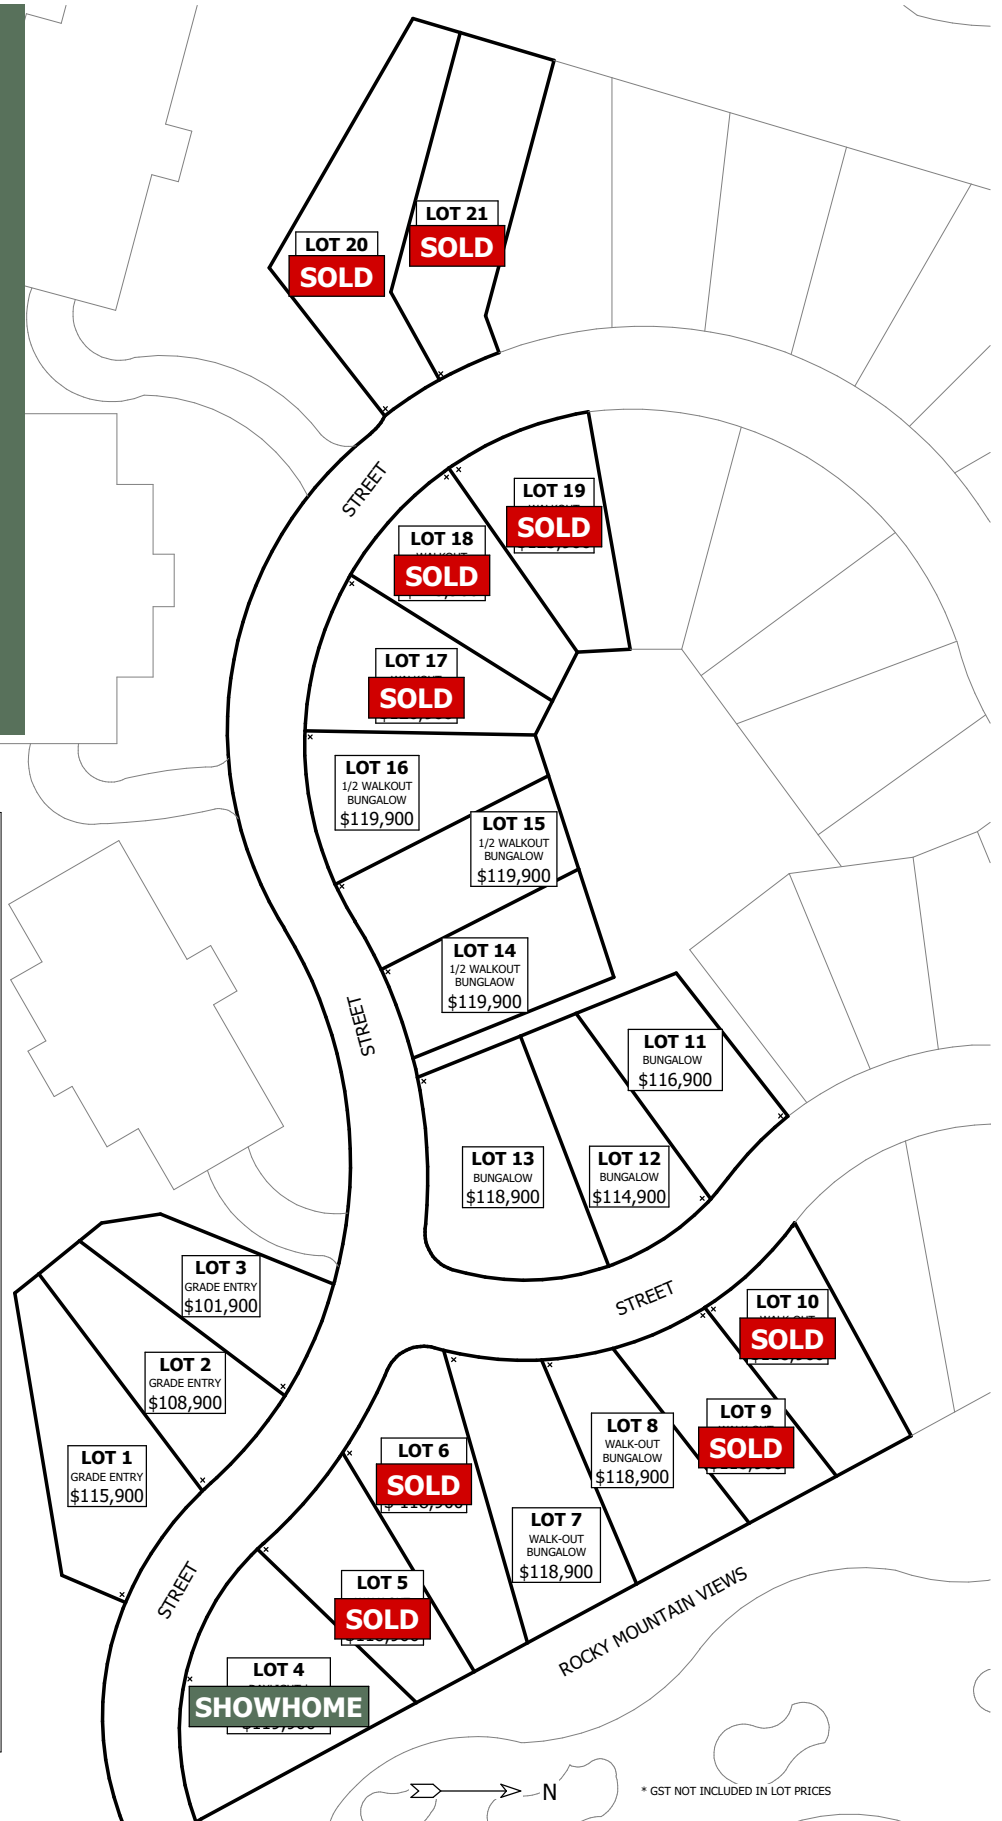

LEGACY LOOKOUT

AT WILDSTONE

FEATURING THE FOLLOWING
MODEL HOUSE PLANS:

THE LAKIT

STARTING AT \$299,000 +GST

THE BAKER

STARTING AT \$309,000 +GST

THE HALEY

STARTING AT \$329,000 +GST

THE PATMORE

STARTING AT \$334,000 +GST

THE FISHER

STARTING AT \$339,000 +GST

THE TEEPEE

STARTING AT \$339,000 +GST

THE TANGLEFOOT

STARTING AT \$354,000 +GST

*PRICES SHOWN DO NOT INCLUDE THE PRICE OF THE LOT
*ALL HOUSE AND LOT PRICES VALID UNTIL MARCH 31ST, 2019

**NEW DAWN
DEVELOPMENTS**

CALL US TODAY: 250-489-1519
WWW.NEWDAWNDEVELOPMENTS.COM