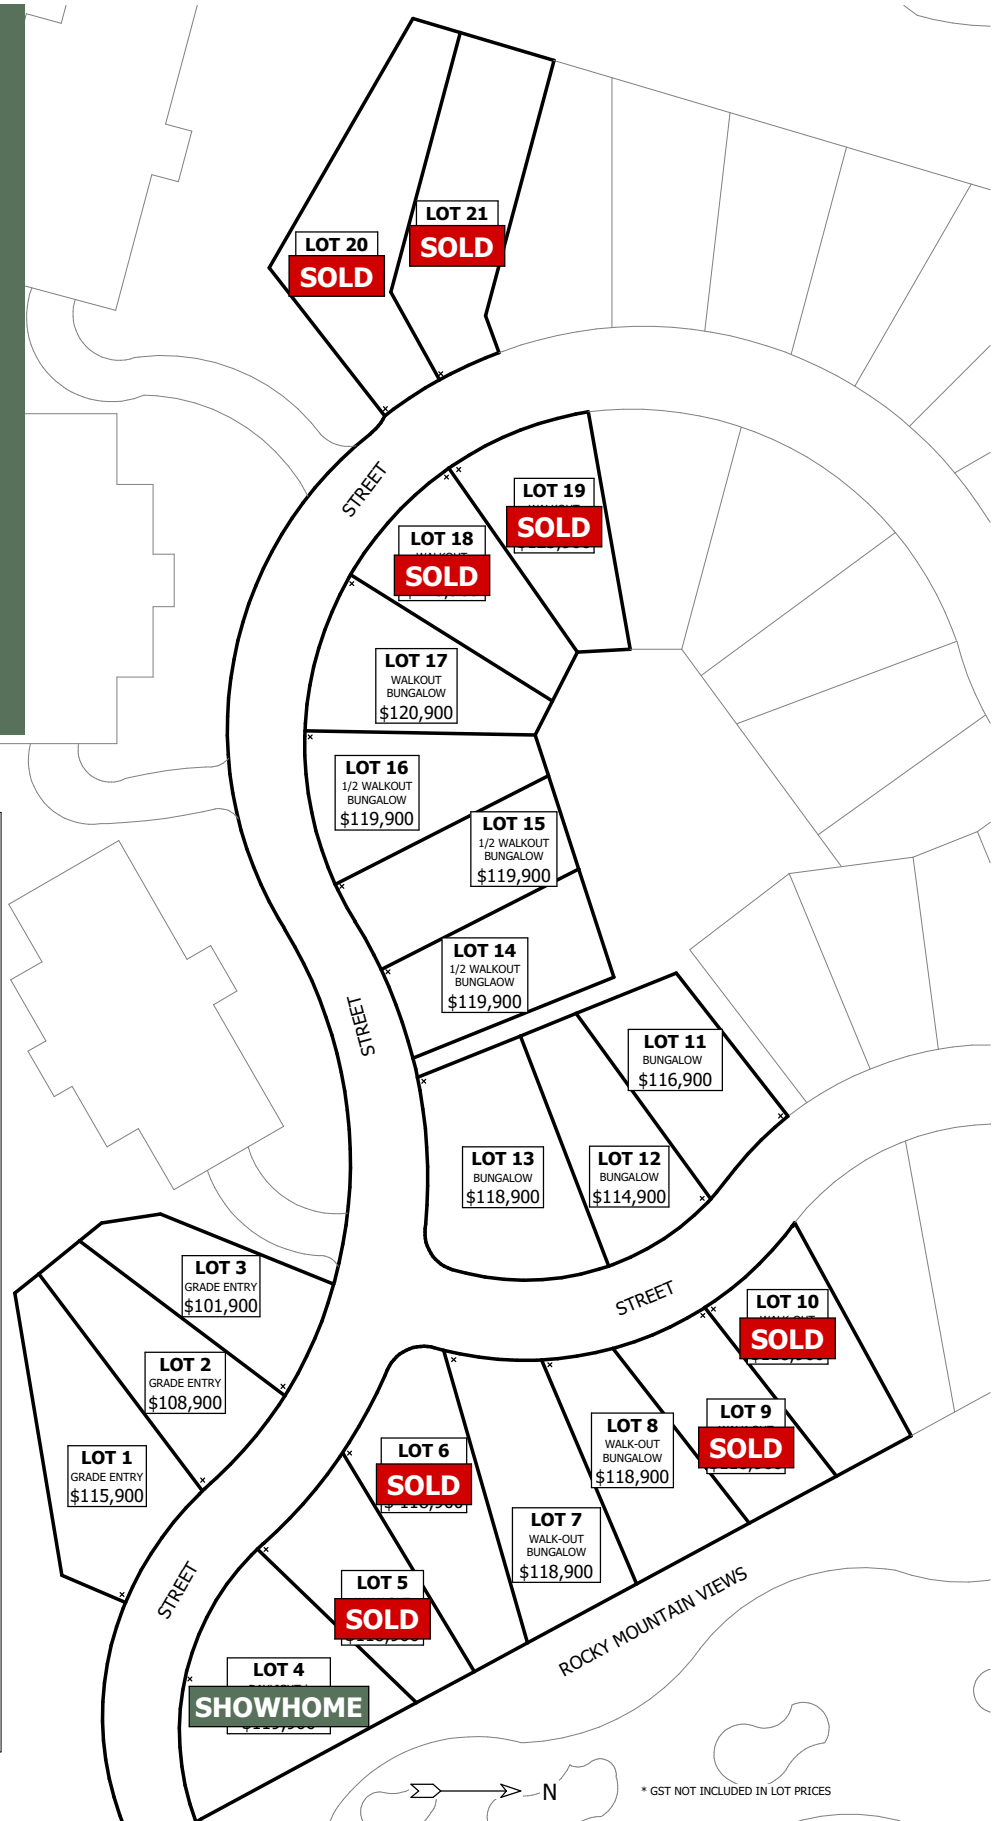

LEGACY LOOKOUT

AT WILDSTONE

FEATURING THE FOLLOWING
MODEL HOUSE PLANS:

THE LAKIT

STARTING AT \$299,000 +GST

THE BAKER

STARTING AT \$309,000 +GST

THE HALEY

STARTING AT \$329,000 +GST

THE PATMORE

STARTING AT \$334,000 +GST

THE FISHER

STARTING AT \$339,000 +GST

THE TEEPEE

STARTING AT \$339,000 +GST

THE TANGLEFOOT

STARTING AT \$354,000 +GST

*PRICES SHOWN DO NOT INCLUDE THE PRICE OF THE LOT
*ALL HOUSE AND LOT PRICES VALID UNTIL MARCH 31ST, 2019

* GST NOT INCLUDED IN LOT PRICES

**NEW DAWN
DEVELOPMENTS**

CALL US TODAY: 250-489-1519
WWW.NEWDAWNDEVELOPMENTS.COM