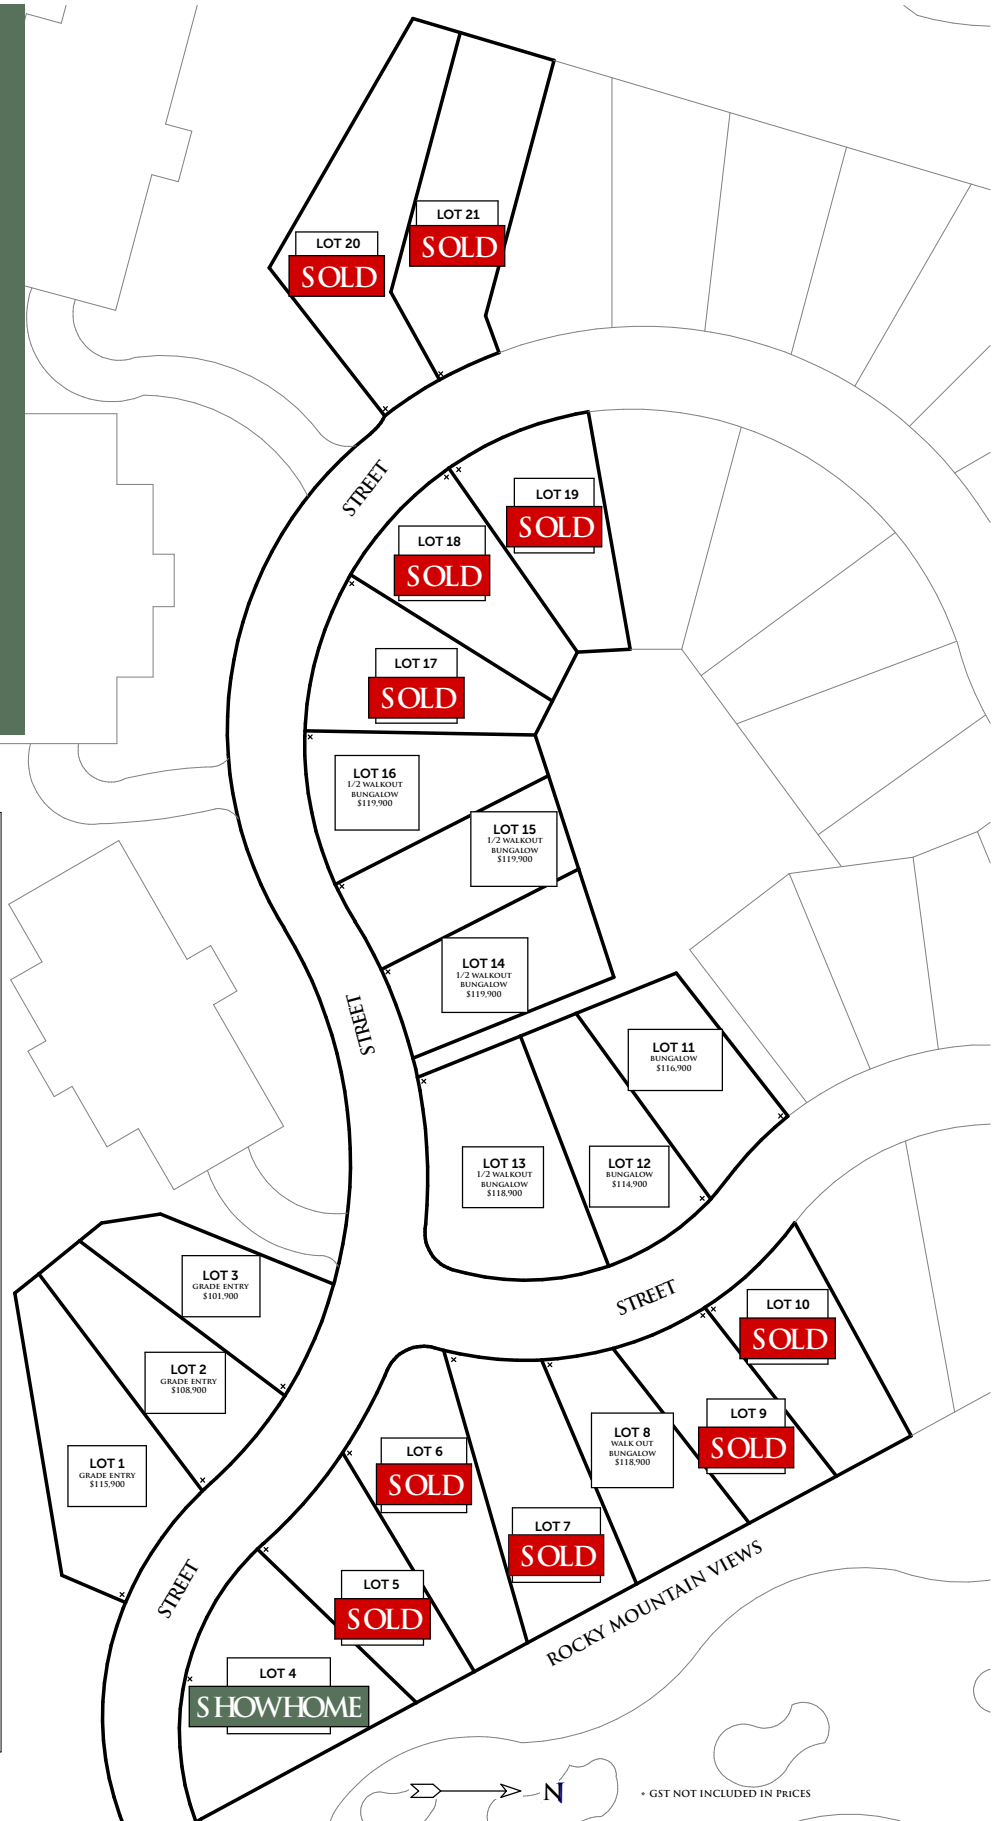

# LEGACY LOOKOUT

AT WILDSTONE

**FEATURING THE FOLLOWING  
MODEL HOUSE PLANS:**

**THE LAKIT**

STARTING AT \$299,000 +GST

**THE BAKER**

STARTING AT \$309,000 +GST

**THE HALEY**

STARTING AT \$329,000 +GST

**THE PATMORE**

STARTING AT \$334,000 +GST

**THE FISHER**

STARTING AT \$339,000 +GST

**THE TEEPEE**

STARTING AT \$339,000 +GST

**THE TANGLEFOOT**

STARTING AT \$354,000 +GST

\*PRICES SHOWN DO NOT INCLUDE THE PRICE OF THE LOT  
\*ALL HOUSE AND LOT PRICES VALID UNTIL JUNE 30TH, 2019

**NEW DAWN  
DEVELOPMENTS**

CALL US TODAY: 250-489-1519  
WWW.NEWDAWNDEVELOPMENTS.COM