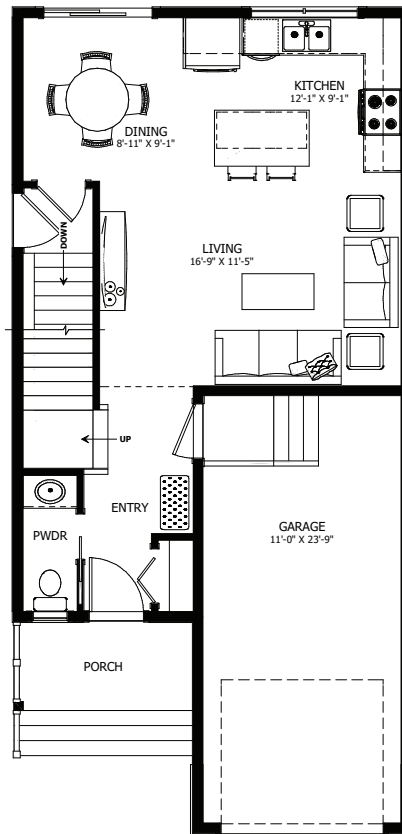

**WESTWOOD
HEIGHTS**

THE FRAYN

3+1 BED - 1.5+1 BATH

22'-0" X 44'-0"

**NEW DAWN
DEVELOPMENTS**

CALL US TODAY: 250-489-1519
WWW.NEWDAWNDEVELOPMENTS.COM