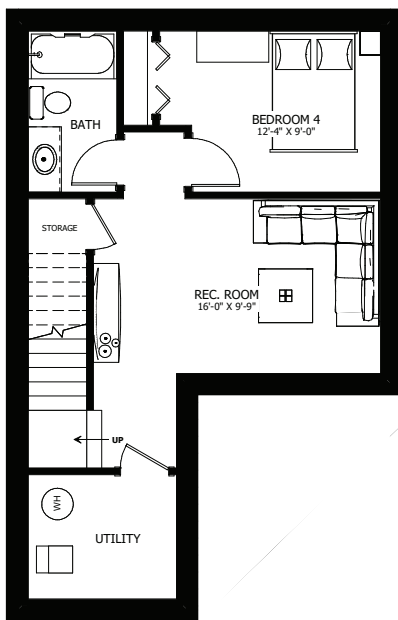

**WESTWOOD
HEIGHTS**

THE FRAYN

3+1 BED - 1.5+1 BATH

22'-0" X 44'-0"

**NEW DAWN
DEVELOPMENTS**

CALL US TODAY: 250-489-1519
WWW.NEWDAWNDEVELOPMENTS.COM