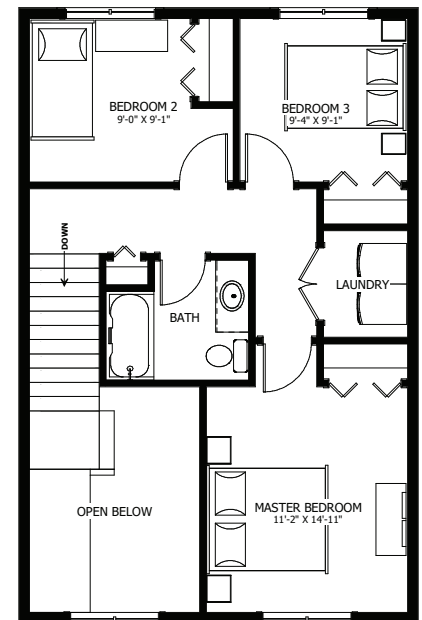

**WESTWOOD
HEIGHTS**

THE FRAYN

3+1 BED - 1.5+1 BATH

22'-0" X 44'-0"

**NEW DAWN
DEVELOPMENTS**

CALL US TODAY: 250-489-1519
WWW.NEWDAWNDEVELOPMENTS.COM