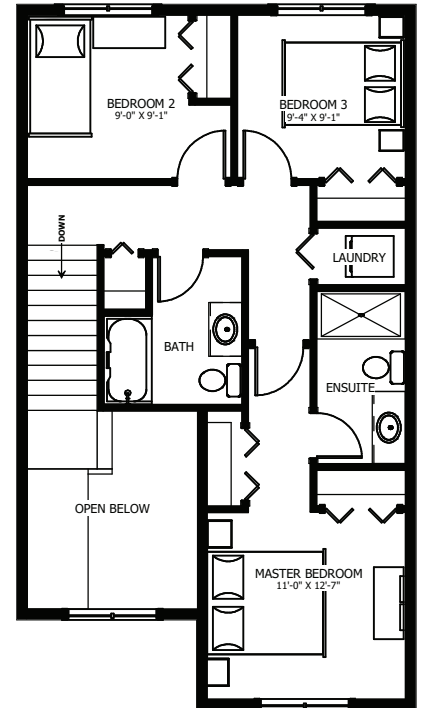

**WESTWOOD
HEIGHTS**

THE WASHBURN

3+1 BED - 2.5+1 BATH

22'-0" X 44'-0"

**NEW DAWN
DEVELOPMENTS**

CALL US TODAY: 250-489-1519
WWW.NEWDAWNDEVELOPMENTS.COM