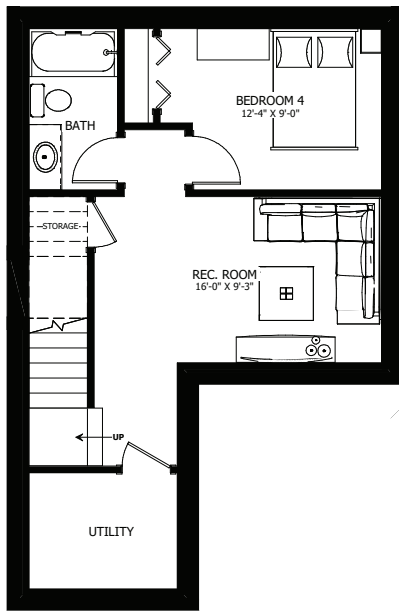

**WESTWOOD
HEIGHTS**

THE WASHBURN

3+1 BED - 2.5+1 BATH

22'-0" X 44'-0"

**NEW DAWN
DEVELOPMENTS**

CALL US TODAY: 250-489-1519
WWW.NEWDAWNDEVELOPMENTS.COM