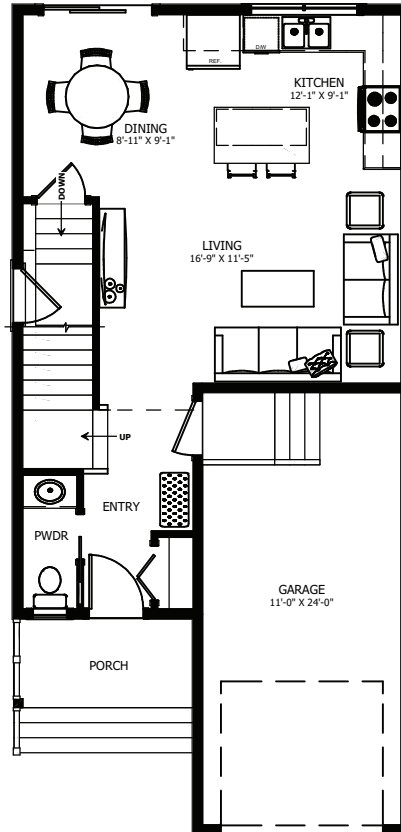

**WESTWOOD
HEIGHTS**

THE WASHBURN

3+1 BED - 2.5+1 BATH

22'-0" X 44'-0"

**NEW DAWN
DEVELOPMENTS**

CALL US TODAY: 250-489-1519
WWW.NEWDAWNDEVELOPMENTS.COM