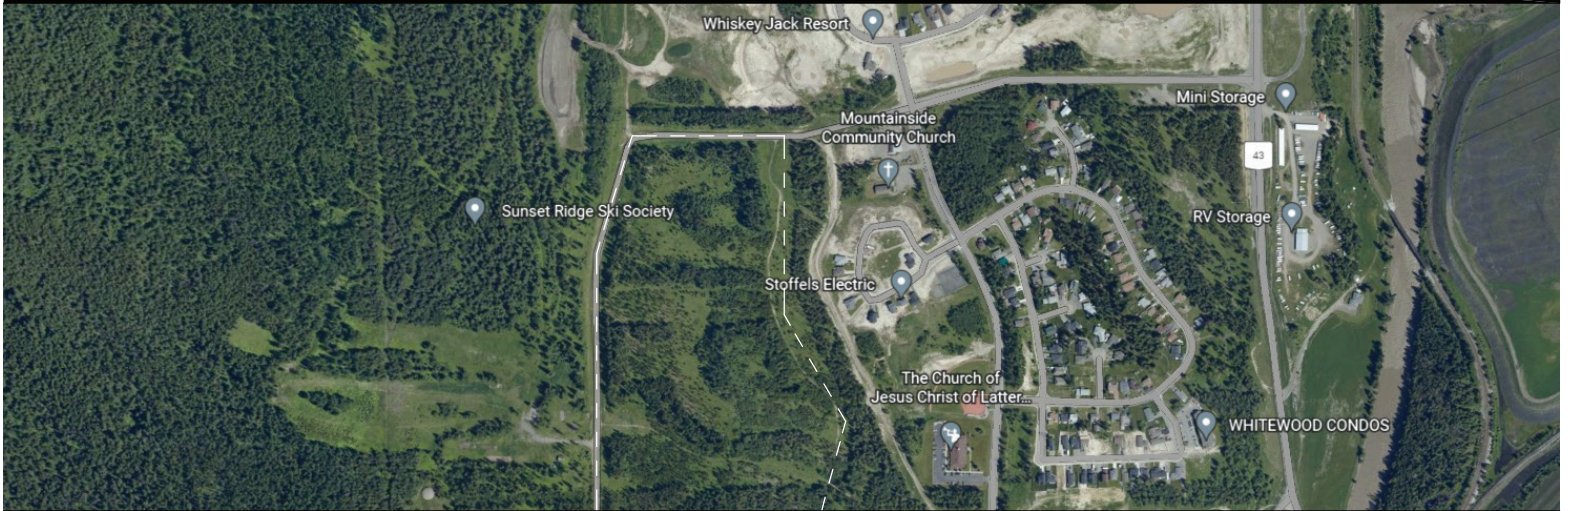

SPARWOOD WESTWOOD HEIGHTS

PROPOSED SITE PLAN

NEW DAWN
DEVELOPMENTS

CALL US TODAY: 250-489-1519
WWW.NEWDAWNDEVELOPMENTS.COM