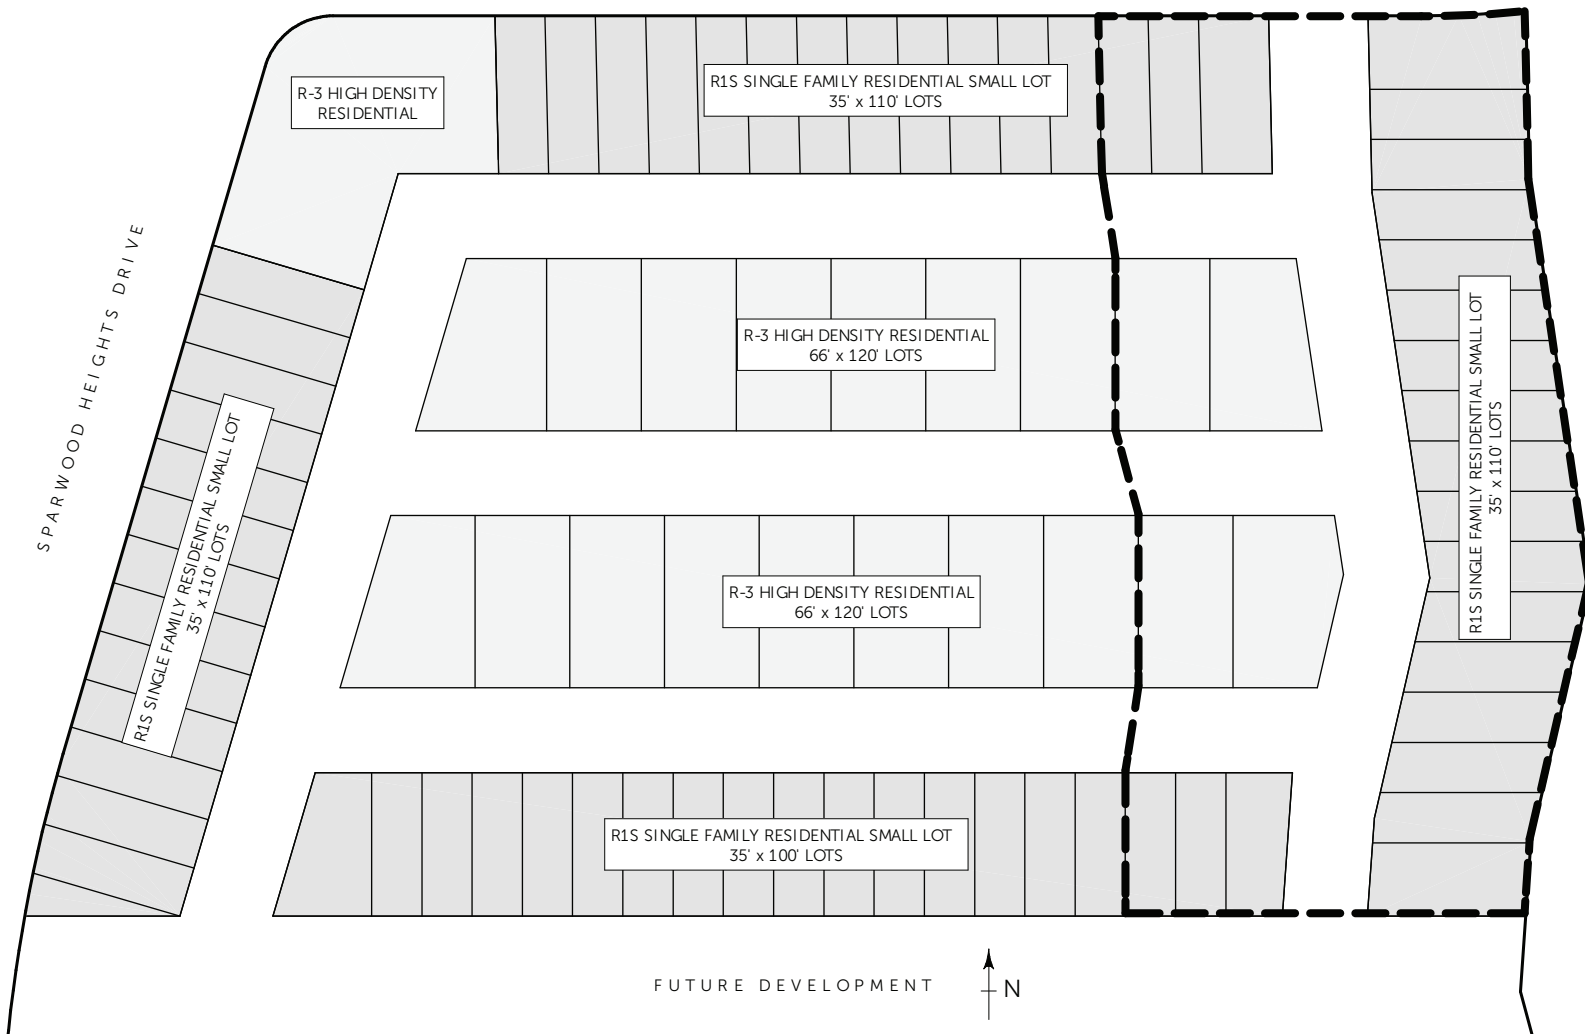

PROPOSED SITE PLAN

SPARWOOD HEIGHTS DRIVE

**NEW DAWN**  
DEVELOPMENTS

CALL US TODAY: 250-489-1519  
[WWW.NEWDAWNDEVELOPMENTS.COM](http://WWW.NEWDAWNDEVELOPMENTS.COM)