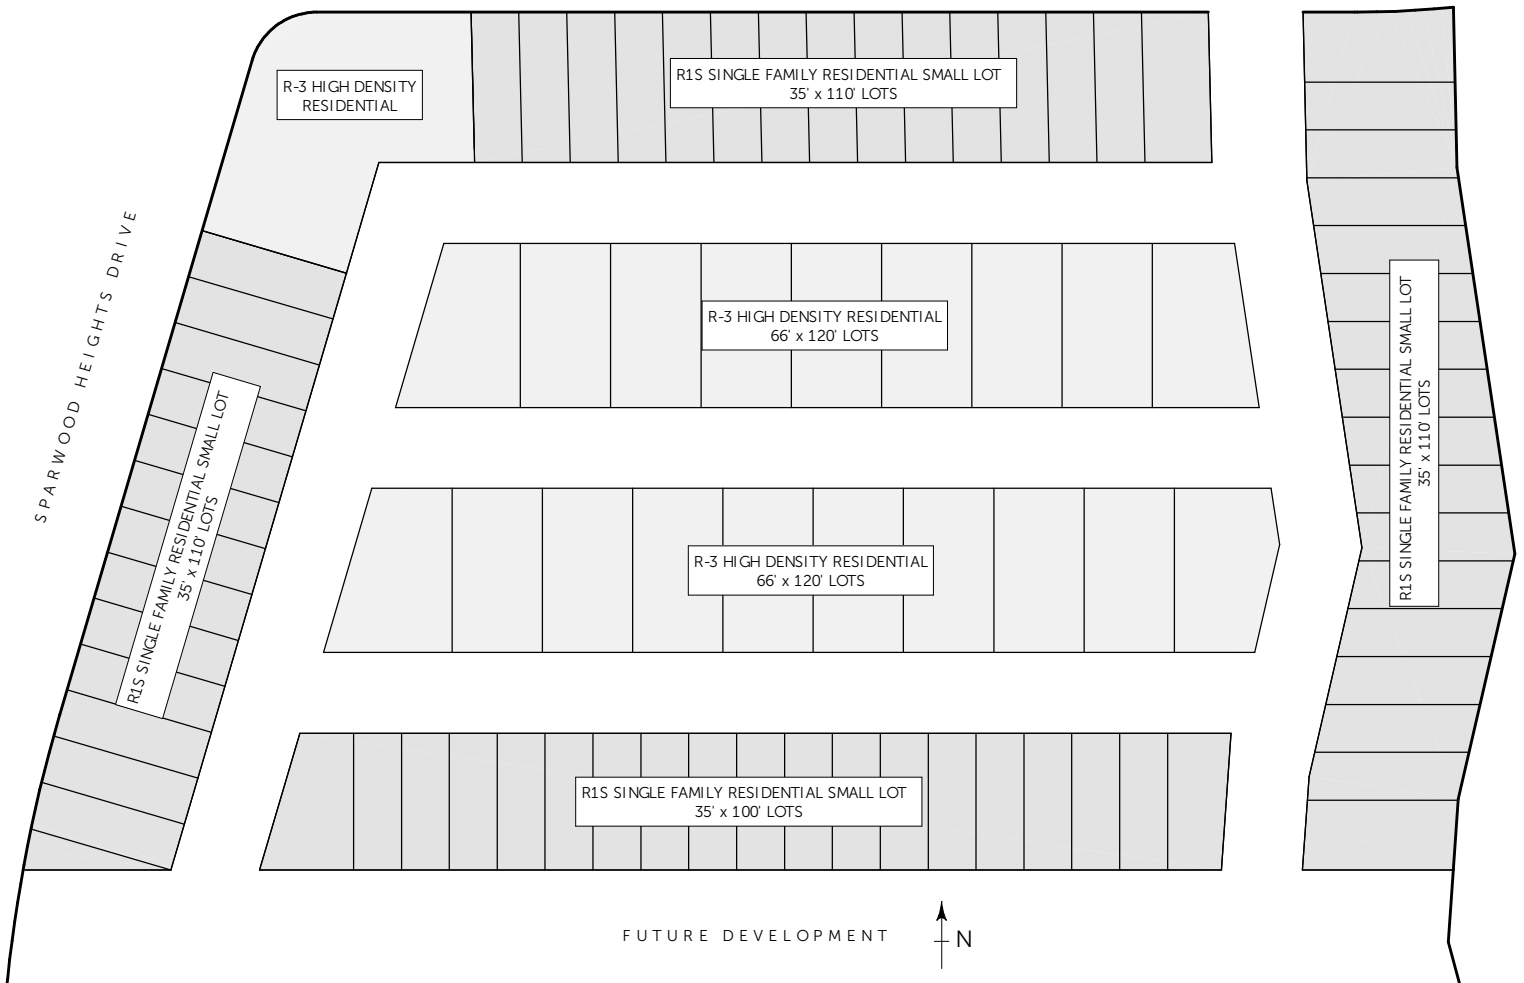

**WESTWOOD**  
HEIGHTS

**PROPOSED SITE PLAN**

SPARWOOD HEIGHTS DRIVE

**NEW DAWN**  
DEVELOPMENTS

CALL US TODAY: 250-489-1519  
[WWW.NEWDAWNDEVELOPMENTS.COM](http://WWW.NEWDAWNDEVELOPMENTS.COM)