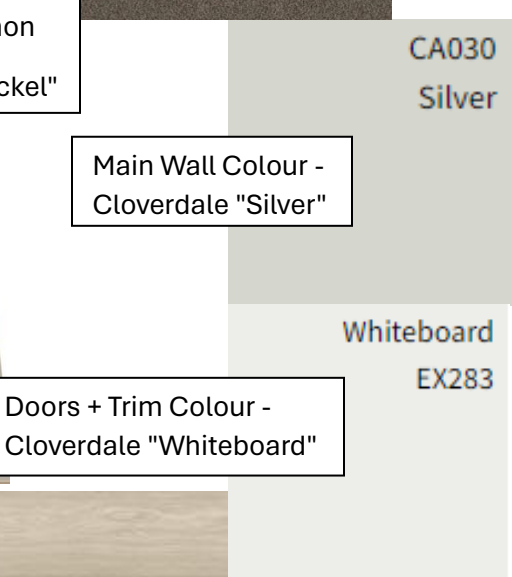

# The Michel – Meadow Colour Palette

**OPTIONS:**

Shower Wall Tile – Portland "Beige"

Fireplace Stone - Creative Mines "Craft Chop Ledge Seapearl"

Cabinetry - Maple "Frappe"