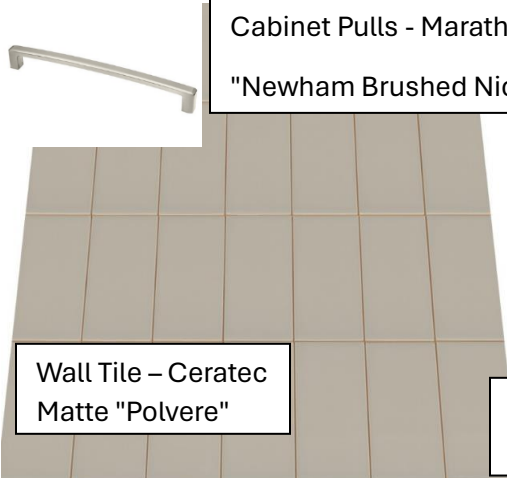

# The Michel – Meadow Colour Palette

**OPTIONS:**

Shower Wall Tile – Portland "Beige"

Fireplace Stone - Creative Mines "Craft Chop Ledge Seapearl"

Cabinetry - Maple "Frappe"