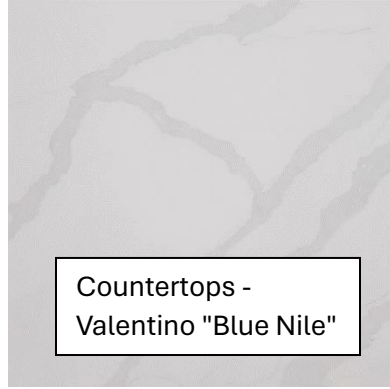

TheZwicky Alpine Colour Palette

Cabinetry - MDF
"Drizzle"

Countertops -
Valentino "Blue Nile"

Carpet - Shaw
Boundless 4 "Magnetic"

Cabinet Pulls - Marathon
"Newham Brushed Nickel"

Wall Tile - Ceratec
Matte "Bianco"

Main Wall Colour -
Cloverdale "Cloud Cover"

Vinyl Plank - Twelve
Oaks "June Mist"