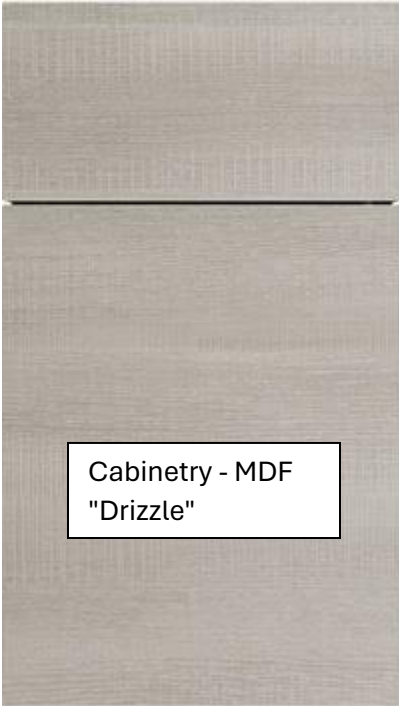

TheZwicky Alpine Colour Palette

Cabinetry - MDF
"Drizzle"

Countertops -
Valentino "Blue Nile"

Carpet - Shaw
Boundless 4 "Magnetic"

Cabinet Pulls - Marathon
"Newham Brushed Nickel"

Wall Tile - Ceratec
Matte "Bianco"

Main Wall Colour -
Cloverdale "Cloud Cover"

Vinyl Plank - Twelve
Oaks "June Mist"