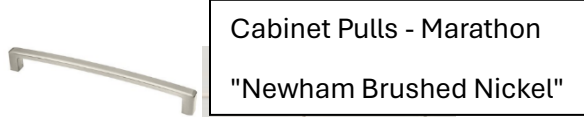

TheZwicky Alpine Colour Palette

Cabinetry - MDF
"Drizzle"

Countertops -
Valentino "Blue Nile"

Carpet - Shaw
Boundless 4 "Magnetic"

Cabinet Pulls - Marathon
"Newham Brushed Nickel"

Wall Tile - Ceratec
Matte "Bianco"

Main Wall Colour -
Cloverdale "Cloud Cover"

Vinyl Plank - Twelve
Oaks "June Mist"