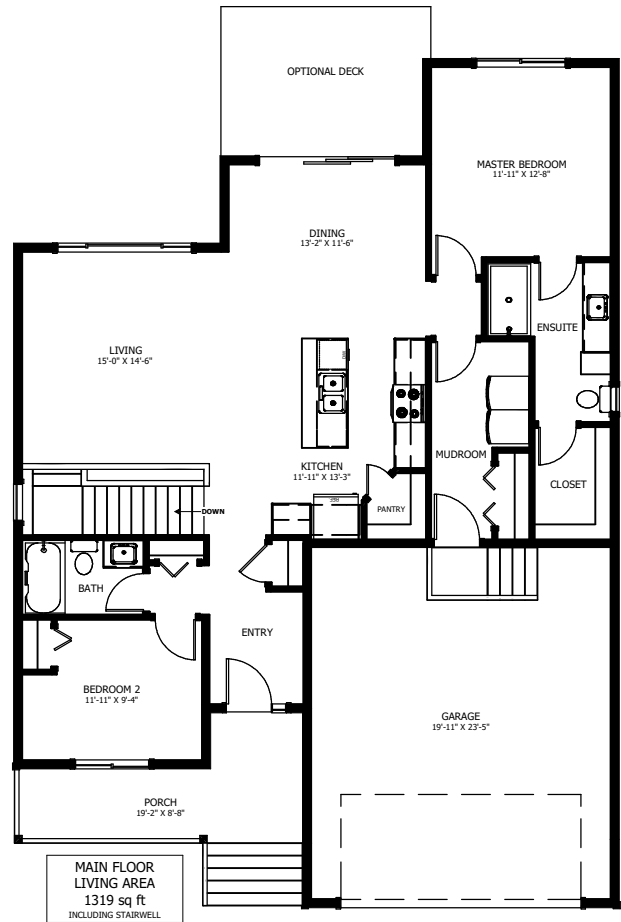

THE NATAL

4 BED - 3 BATH

40'-3" X 56'-6"

NEW DAWN
DEVELOPMENTS

CALL US TODAY: 250-489-1519
WWW.NEWDAWNDEVELOPMENTS.COM