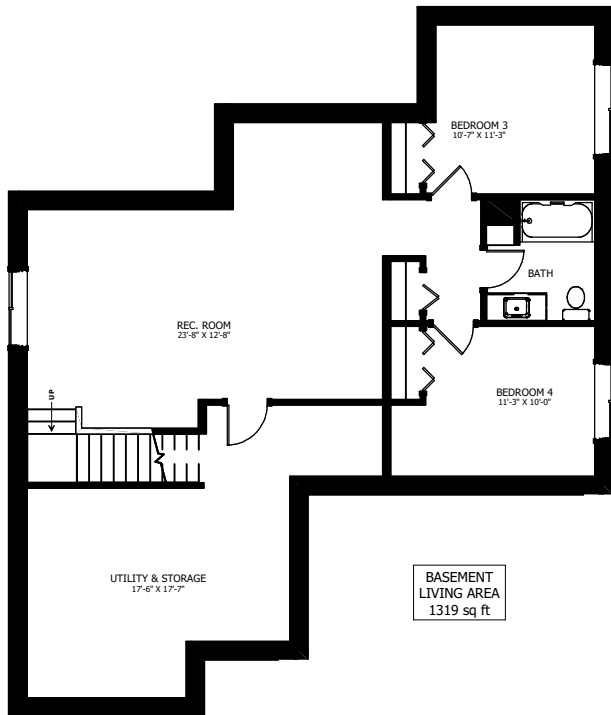

THE NATAL

4 BED - 3 BATH

40'-3" X 56'-6"

NEW DAWN
DEVELOPMENTS

CALL US TODAY: 250-489-1519
WWW.NEWDAWNDEVELOPMENTS.COM