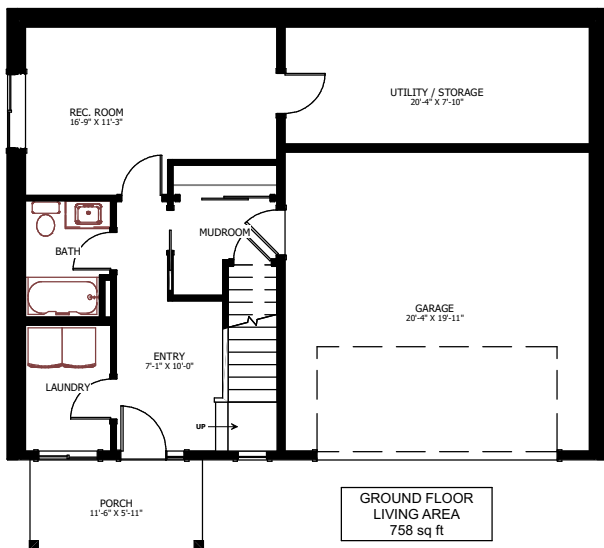

# THE WALDO

3 BED - 2 BATH

40'-0" X 30'-0"

NEW DAWN  
DEVELOPMENTS

CALL US TODAY: 250-489-1519  
[WWW.NEWDAWNDEVELOPMENTS.COM](http://WWW.NEWDAWNDEVELOPMENTS.COM)