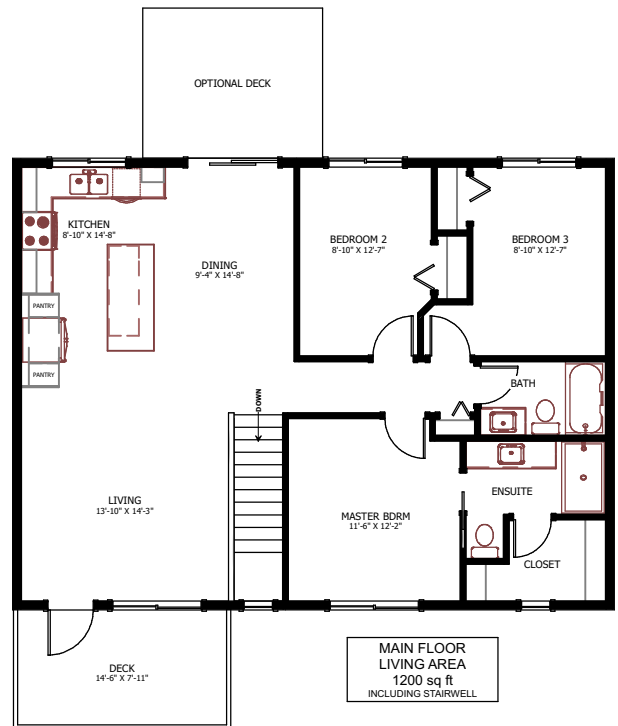

# THE WALDO

3 BED - 2 BATH

40'-0" X 30'-0"

NEW DAWN  
DEVELOPMENTS

CALL US TODAY: 250-489-1519  
[WWW.NEWDAWNDEVELOPMENTS.COM](http://WWW.NEWDAWNDEVELOPMENTS.COM)