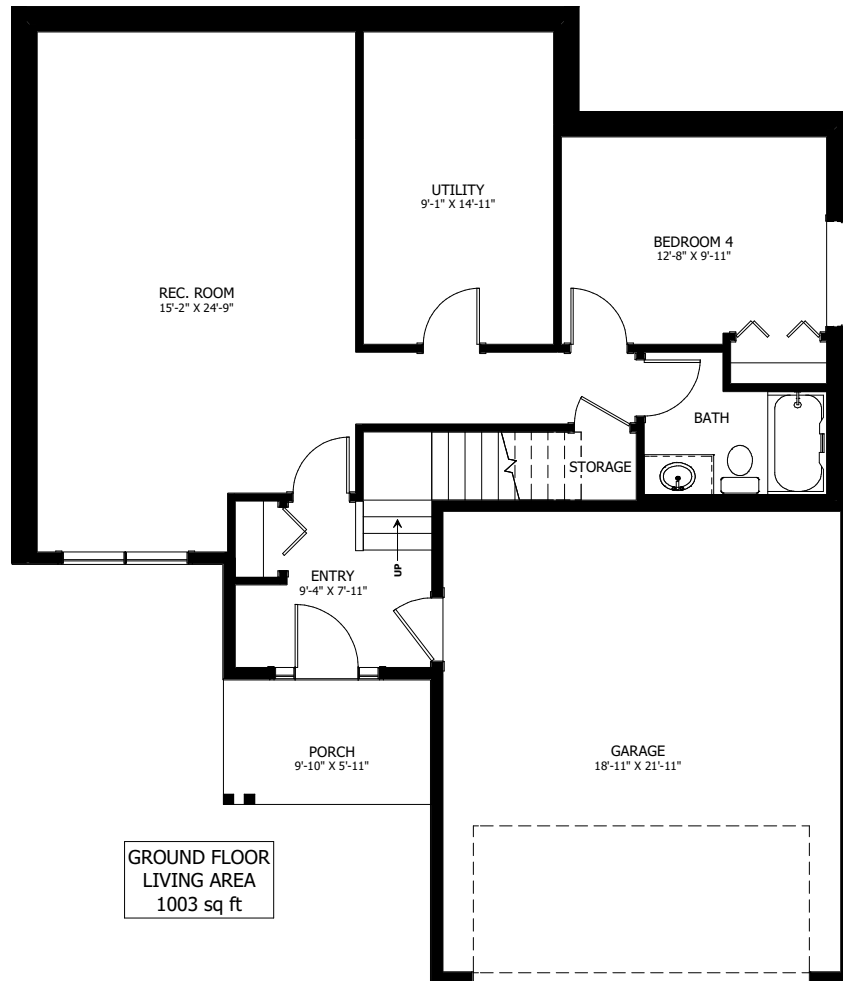

THE RAVEN

1227 SQ FT
GRADE ENTRY

3 BED
2.5 BATH
2 CAR GARAGE

NEW DAWN
DEVELOPMENTS

CALL US TODAY: 250-489-1519
WWW.NEWDAWNDEVELOPMENTS.COM