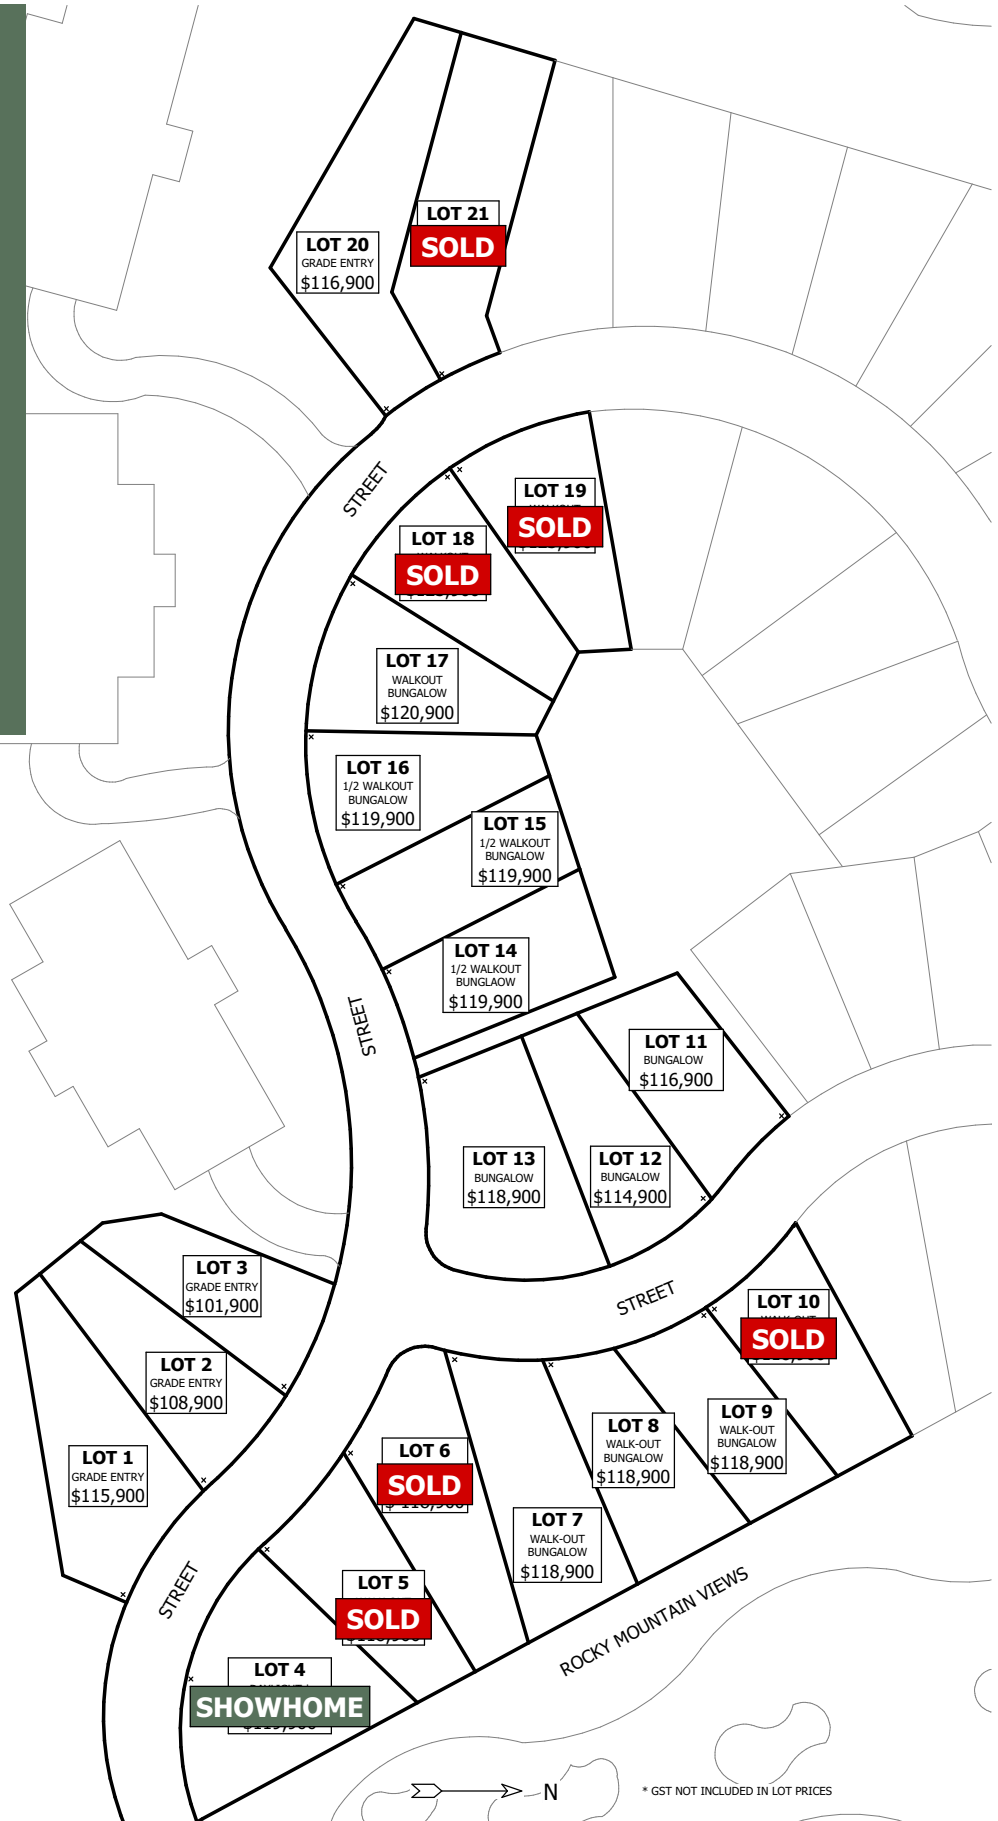

LEGACY LOOKOUT

AT WILDSTONE

FEATURING THE FOLLOWING
MODEL HOUSE PLANS:

THE LAKIT

STARTING AT \$299,000 +GST

THE BAKER

STARTING AT \$309,000 +GST

THE HALEY

STARTING AT \$329,000 +GST

THE PATMORE

STARTING AT \$334,000 +GST

THE FISHER

STARTING AT \$339,000 +GST

THE TEEPEE

STARTING AT \$339,000 +GST

THE TANGLEFOOT

STARTING AT \$354,000 +GST

ALL HOUSE AND LOT PRICES
VALID UNTIL MARCH 31ST, 2019

NEW DAWN
DEVELOPMENTS

CALL US TODAY: 250-489-1519
WWW.NEWDAWNDEVELOPMENTS.COM